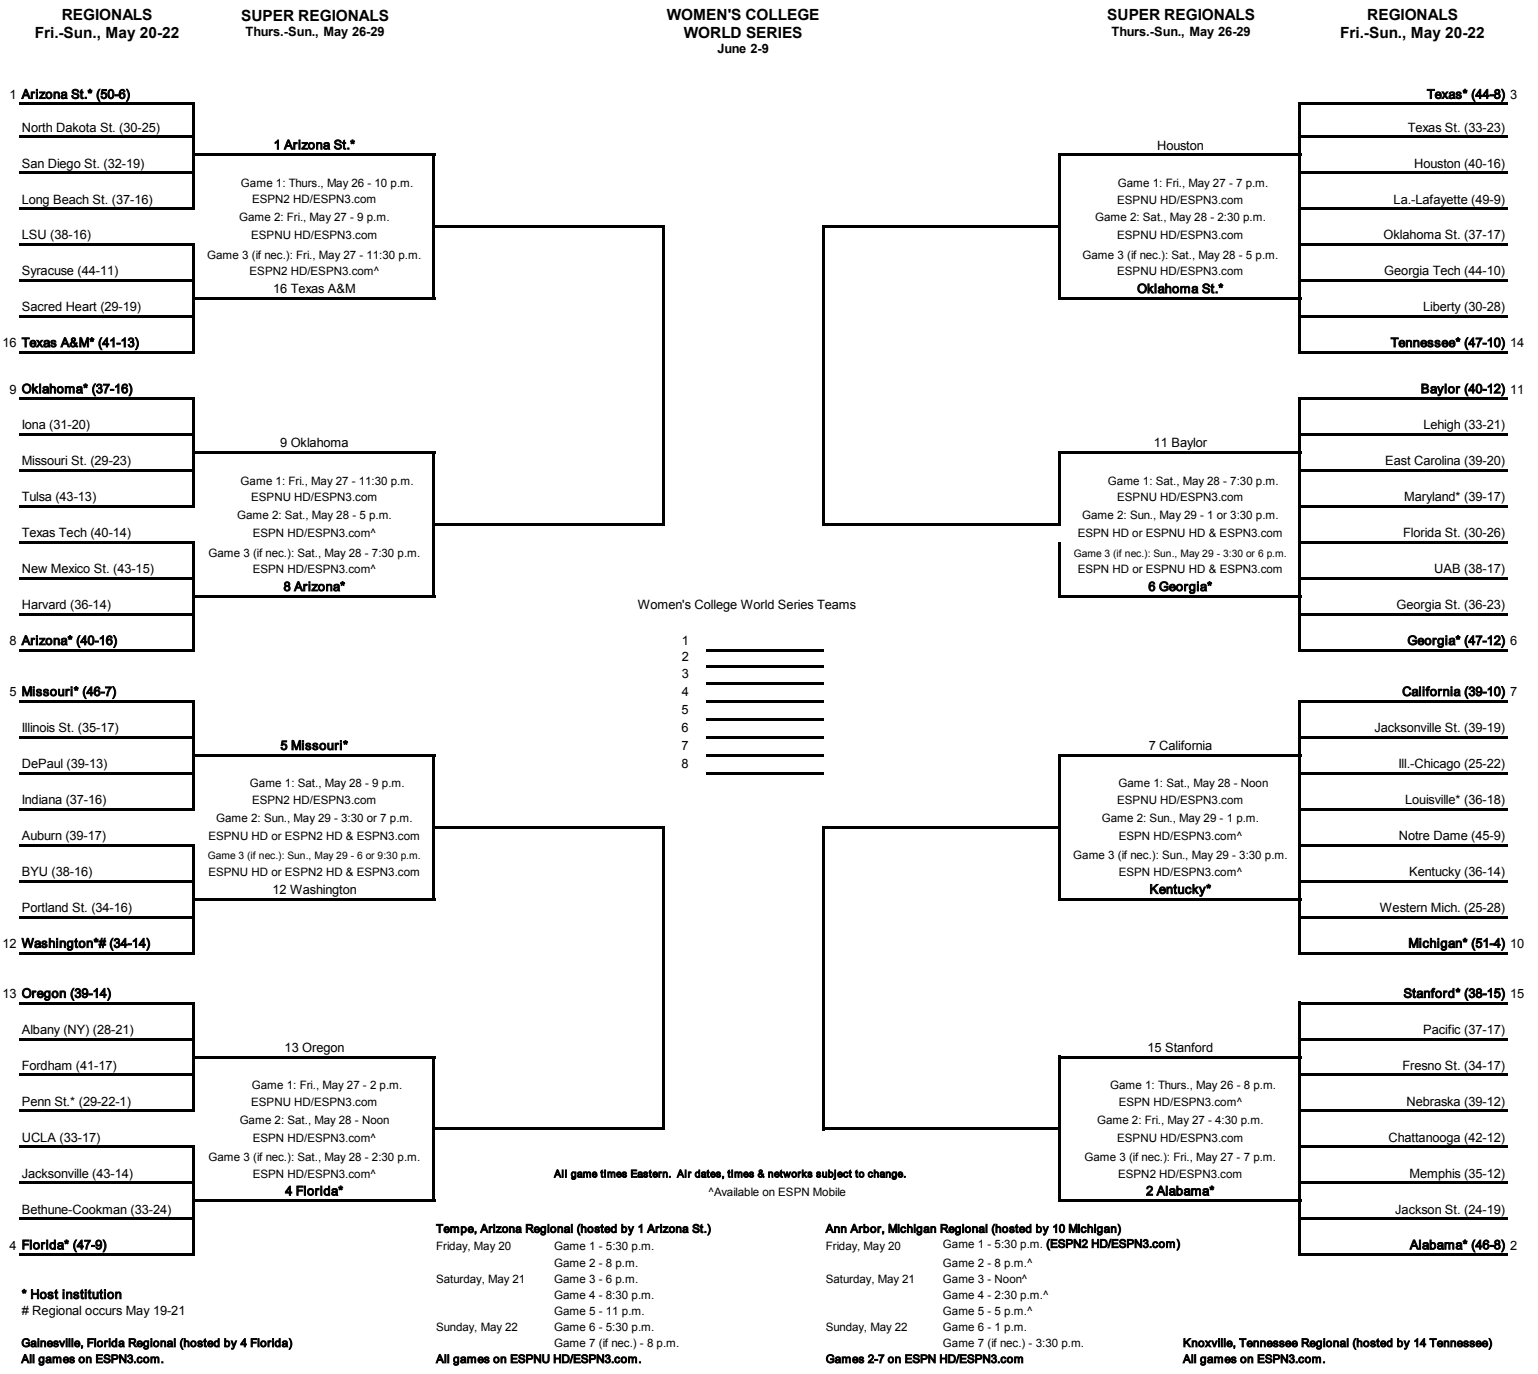

HUSKIES PICKED TO FINISH FOURTH IN PAC-10

The pre-season Pac-10 coaches poll predicted the Huskies to finish fourth in 2011. Arizona and UCLA tied for first with four first-place vote and 46 total points. Arizona State was picked second (30), follow by Cal and Washington tied with 26. Stanford was picked sixth with 22 votes, just one ahead of Oregon. Oregon State finished eighth with seven votes. Washington has won the Pac-10 three times since joining in 1993. The Huskies won in 1996, 2000 and 2010.

COACH TARR REACHING MILESTONES

Head coach Heather Tarr picked up her 200th career victory with a win over San Diego State in 2010 and picked up win No. 250 at the Aztecs' home field over Northwestern earlier this year.

SEASON DEBUTS

With their win in their season-opening game against UC Riverside on Feb. 11, the Huskies have won five-consecutive season openers. UW has opened each of its 19 seasons with a multiple-team tournament, accruing a 74-17-1 record. The Huskies have gone undefeated in seven of those tournaments (1996, 2000, '02, '03, '09, '10, '11), including a 5-0 mark in this year's SportCo Kickoff Classic at UNLV. UW is 15-4 in season openers all-time.

2011 NCAA Division I SOFTBALL CHAMPIONSHIP